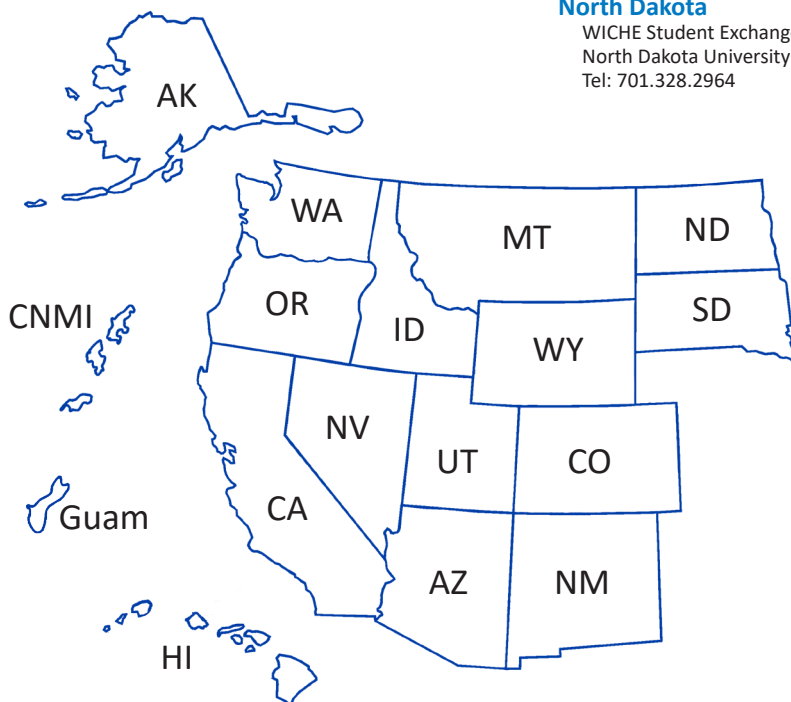

Colorado

WICHE Student Exchange Program
Colorado Department of Higher Education
Tel: 303.862.3001

Commonwealth of the Northern Mariana Islands

WICHE Student Exchange Program
Northern Marianas College
Tel: 670.234.5498, ext. 6831

Hawai'i

WICHE Student Exchange Program
University of Hawai'i at Mānoa
Admissions and Records Office
Tel: 808.956.8975 or 800.823.9771

Idaho

WICHE Student Exchange Program
Idaho Board of Education
Tel: 208.332.1574

Montana

WICHE Student Exchange Program
Montana University System
Office of the Commission on Higher Education
Tel: 406.444.0322

Nevada

WICHE Student Exchange Program
Nevada System of Higher Education
Tel: 775.687.0991

New Mexico

WICHE Student Exchange Program
New Mexico Higher Education Department
Tel: 505.476.8412

North Dakota

WICHE Student Exchange Program
North Dakota University System
Tel: 701.328.2964

Oregon

Academic and Student Affairs Policy Specialist
Oregon Higher Education Coordinating Commission
Tel: 503.947.5925

South Dakota

WICHE Student Exchange Program
South Dakota Board of Regents
Tel: 605.773.3455

Utah

WICHE Student Exchange Program
Utah Board of Regents
Tel: 801.321.7104

Washington

WICHE Student Exchange Program
Washington Student Achievement Council
Tel: 360.753.7846

Wyoming

WICHE Student Exchange Program
University of Wyoming
Tel: 307.766.3499

04/03/2017

www.wiche.edu/wue

General questions may be addressed to info-sep@wiche.edu, or call us at 303.541.0270.